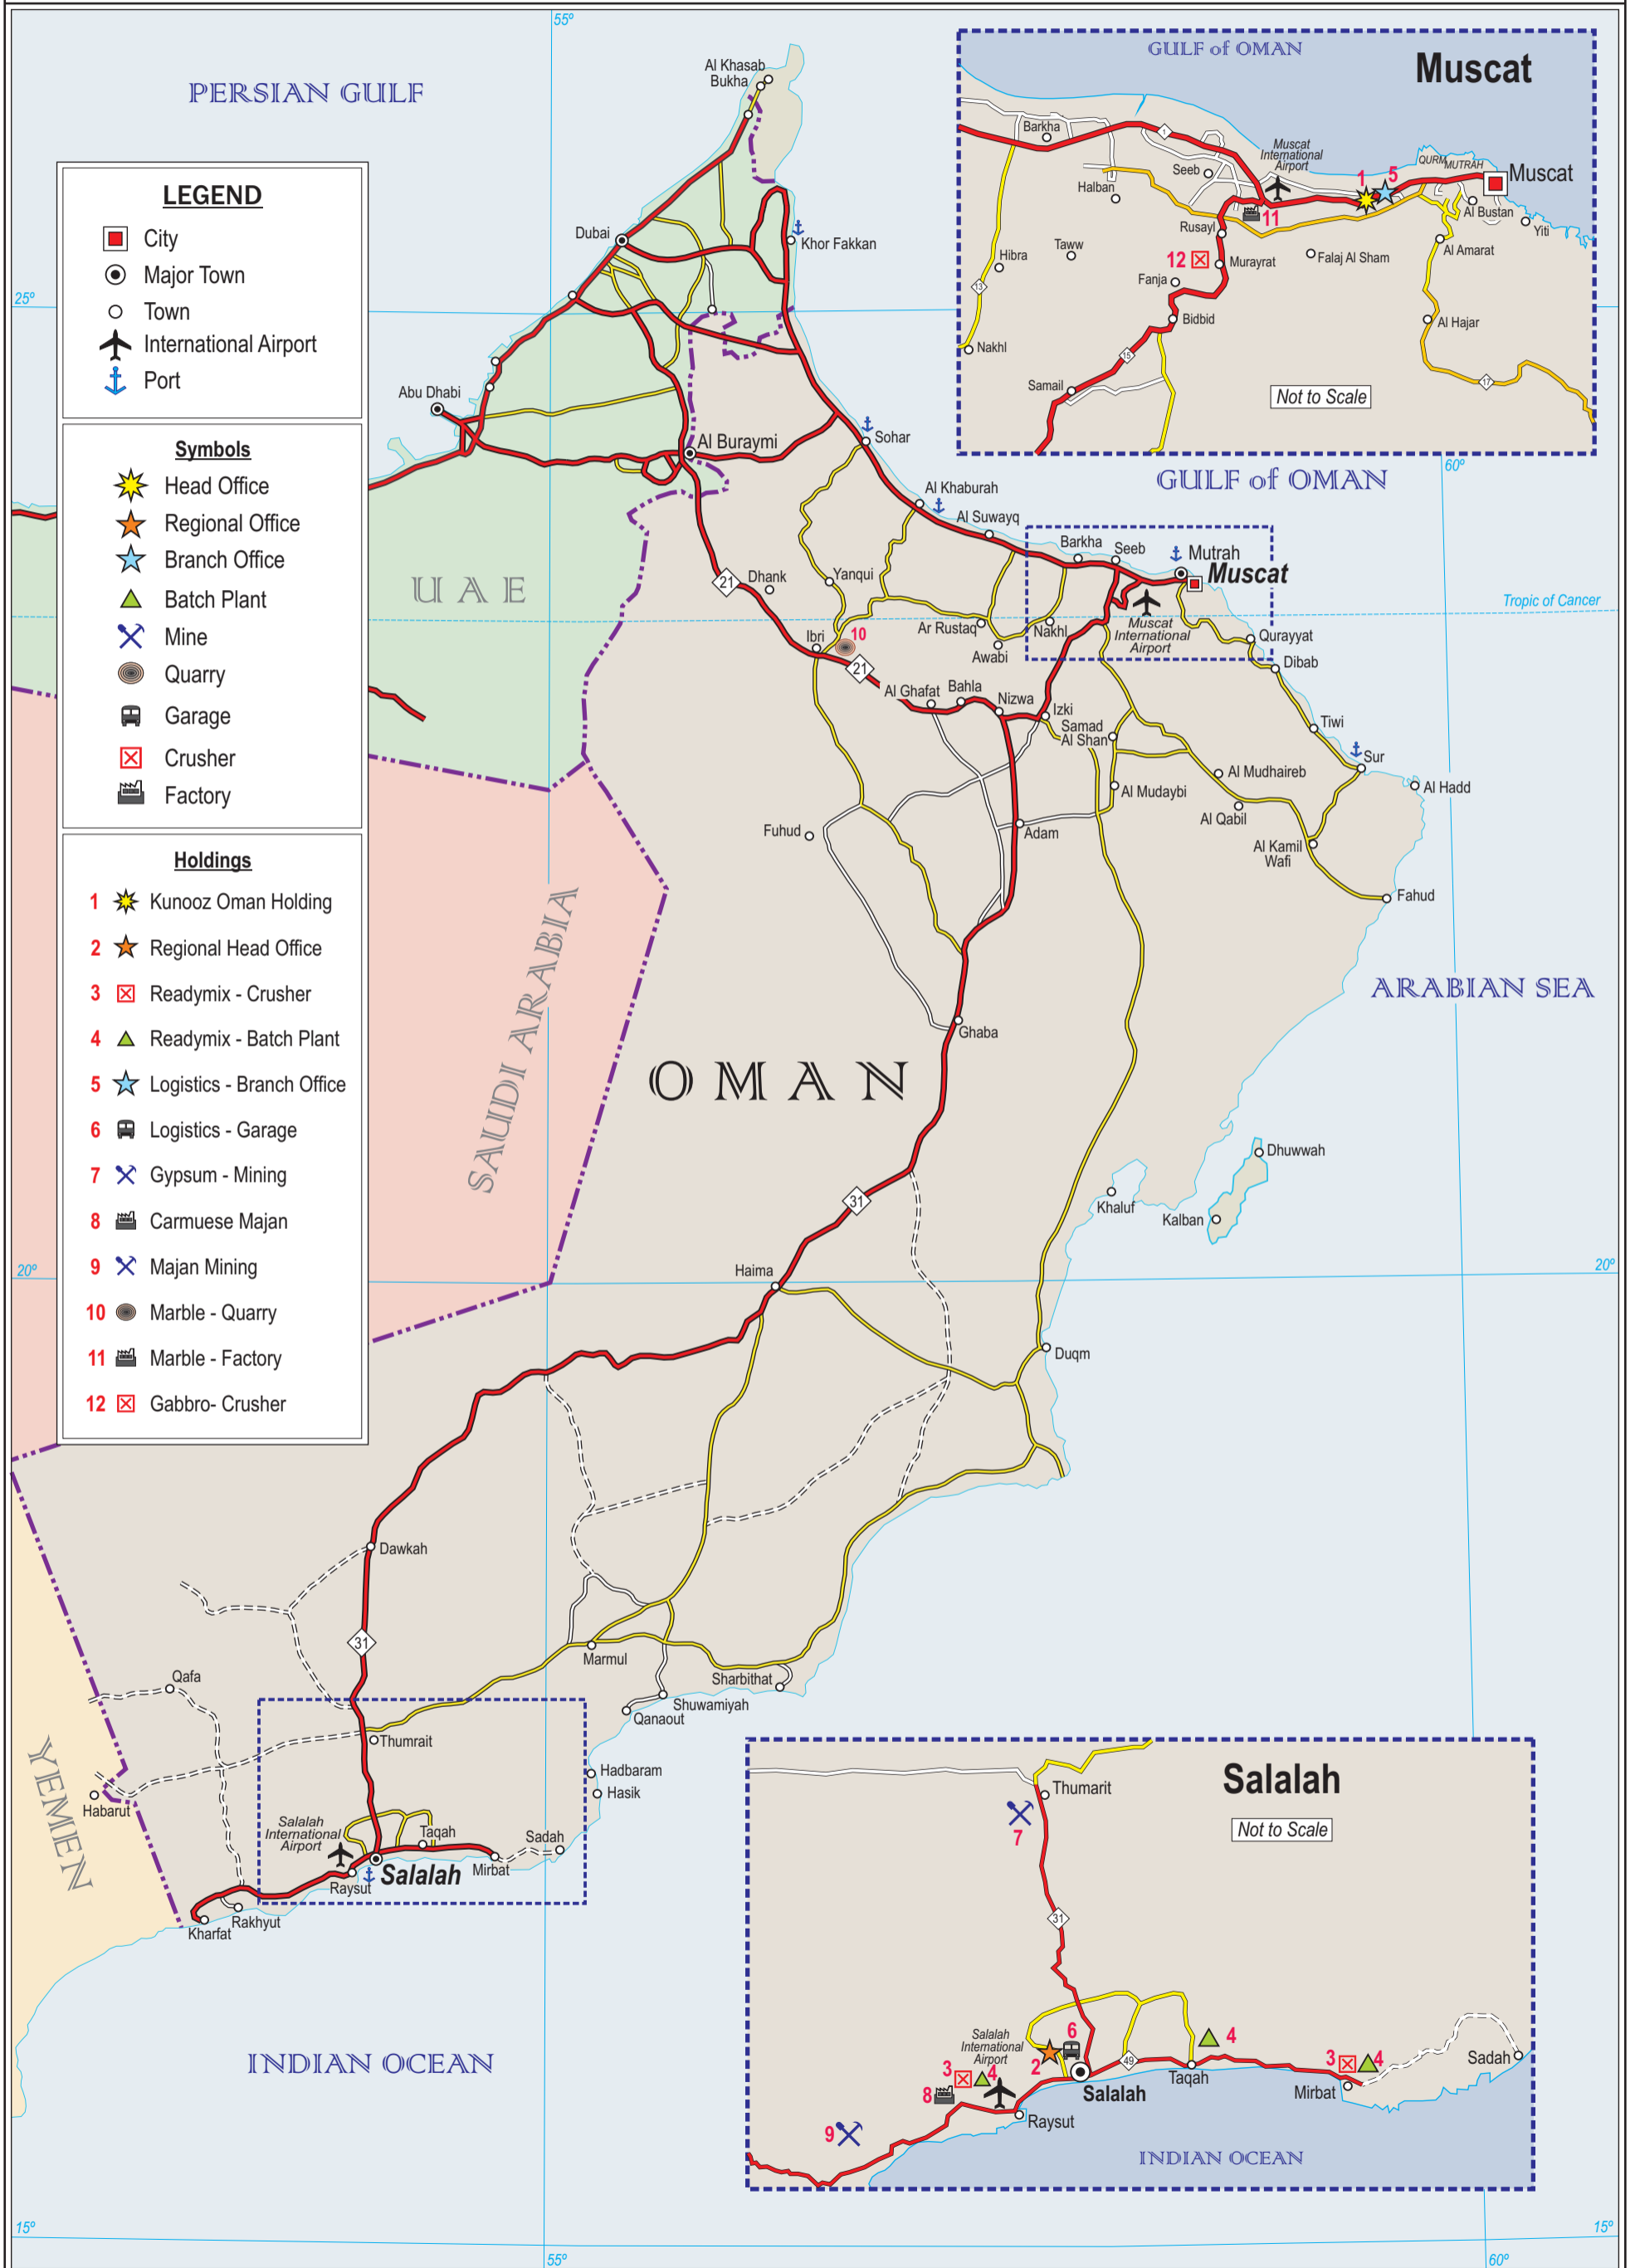

كنوز عمان القابضة Kunooz Oman Holding

0 25 50 100 200 300 Km

LEGEND

- City
- Major Town
- Town
- ✈ International Airport
- ⚓ Port

Symbols

- ★ Head Office
- ★ Regional Office
- ★ Branch Office
- ▲ Batch Plant
- ✂ Mine
- Quarry
- 🚗 Garage
- ⊠ Crusher
- 🏭 Factory

Holdings

- 1 ★ Kunooz Oman Holding
- 2 ★ Regional Head Office
- 3 ⊠ Readymix - Crusher
- 4 ▲ Readymix - Batch Plant
- 5 ★ Logistics - Branch Office
- 6 🚗 Logistics - Garage
- 7 ✂ Gypsum - Mining
- 8 🏭 Carmuese Majan
- 9 ✂ Majan Mining
- 10 ● Marble - Quarry
- 11 🏭 Marble - Factory
- 12 ⊠ Gabbro- Crusher